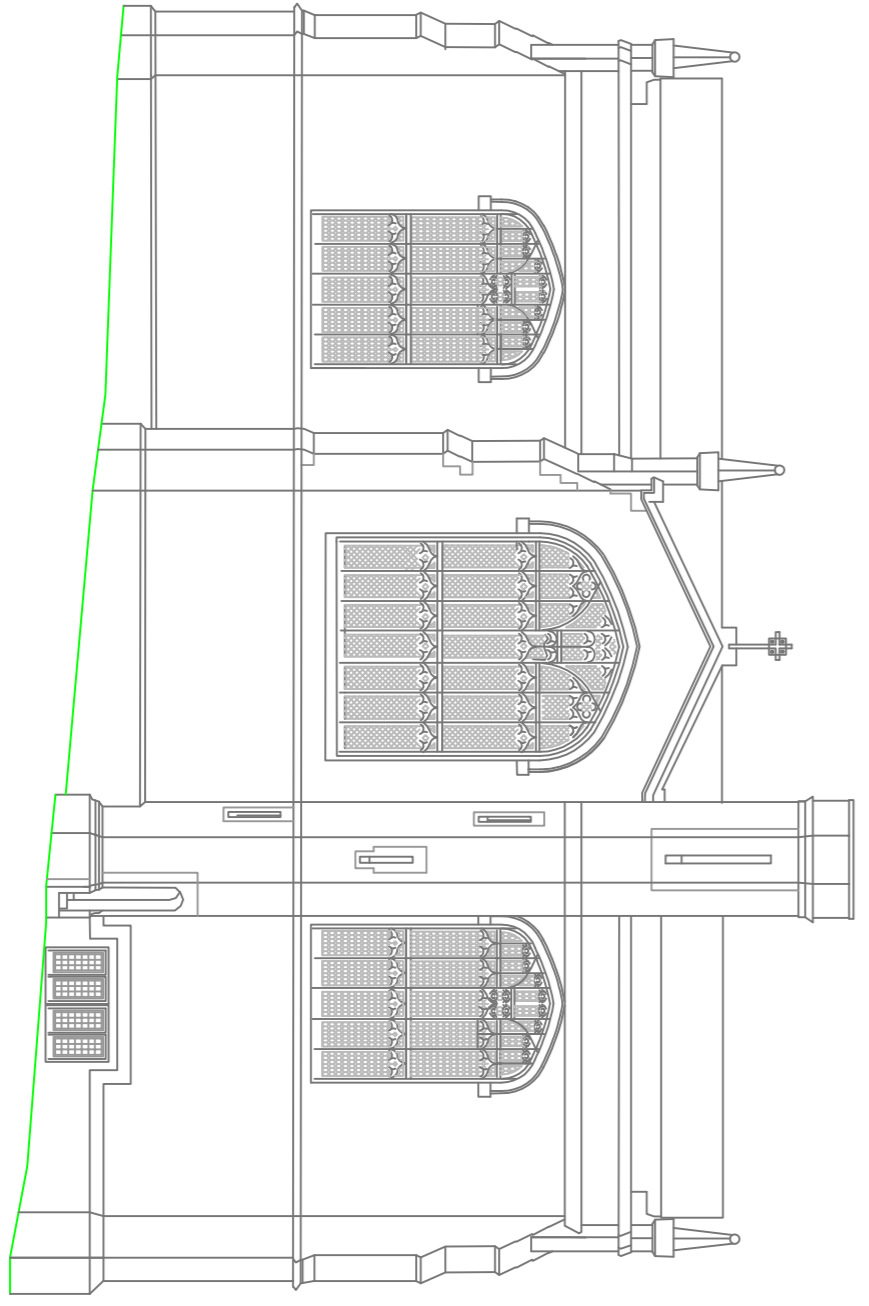

Datum 116.00m

East Elevation