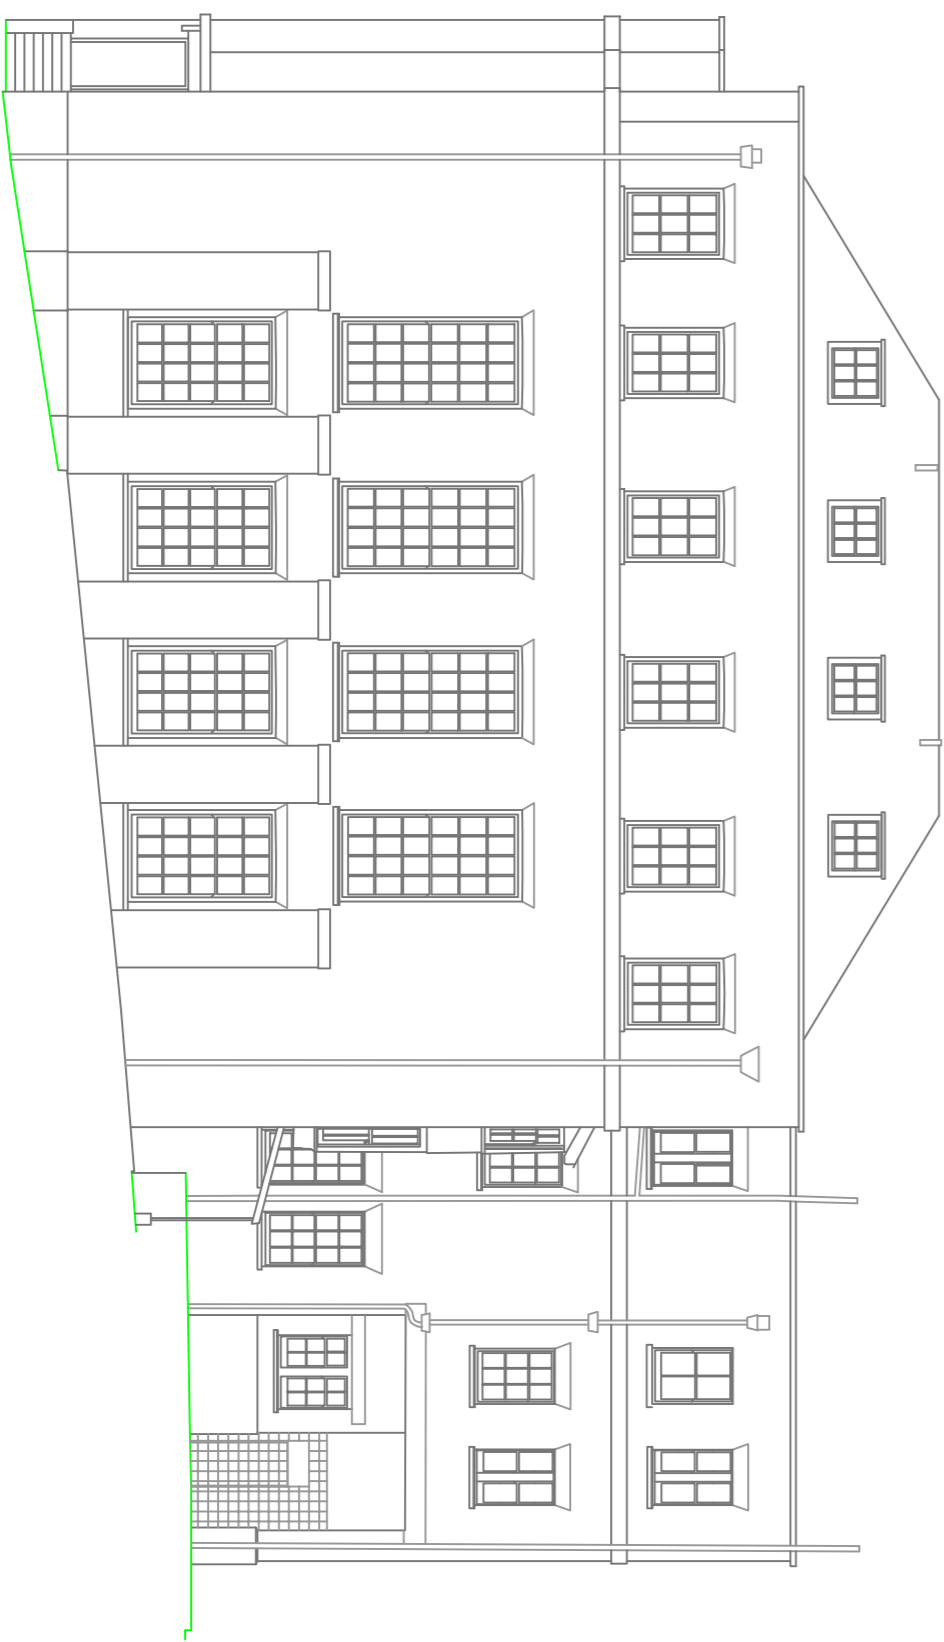

Datum 116.00m

West Elevation