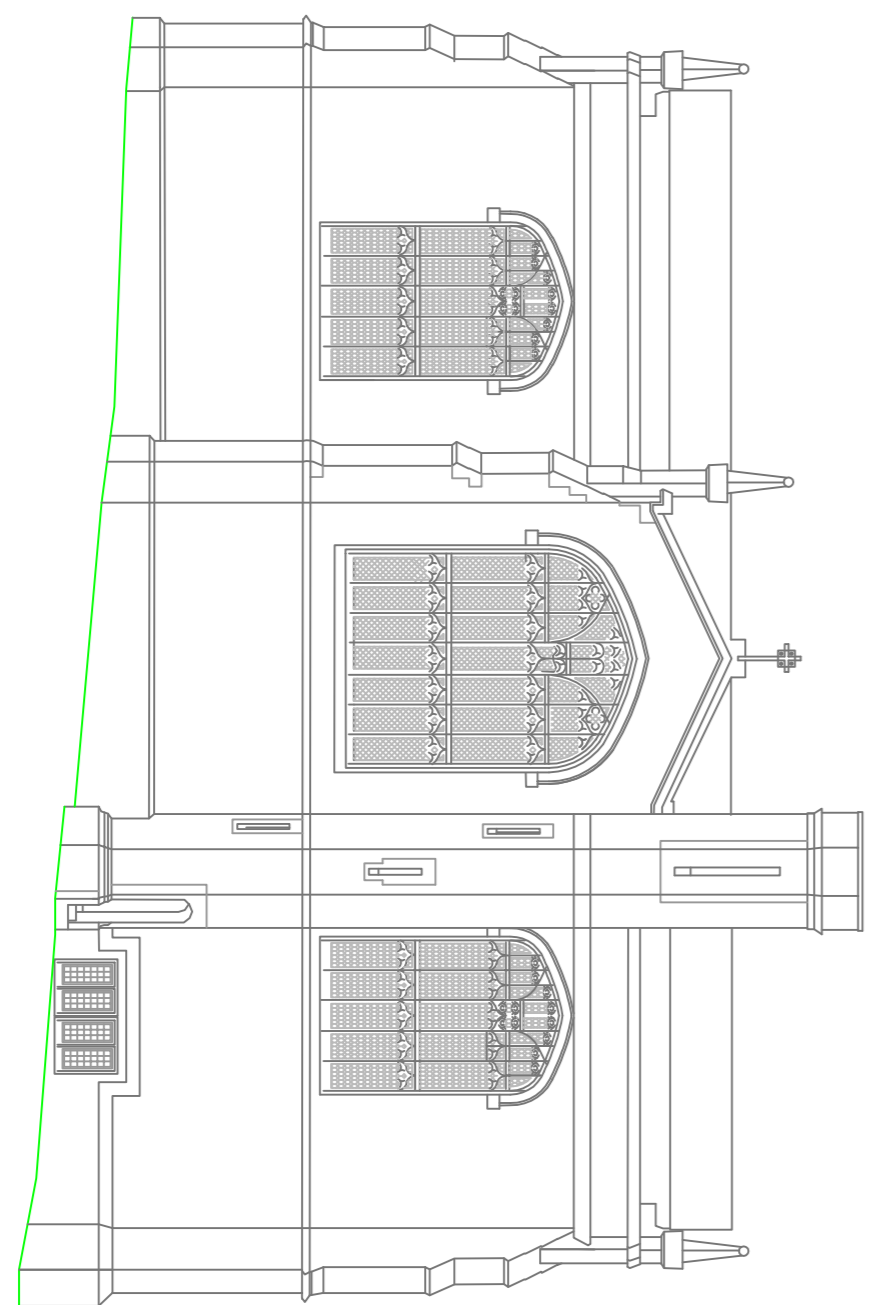

East Elevation

Datum 116.00m